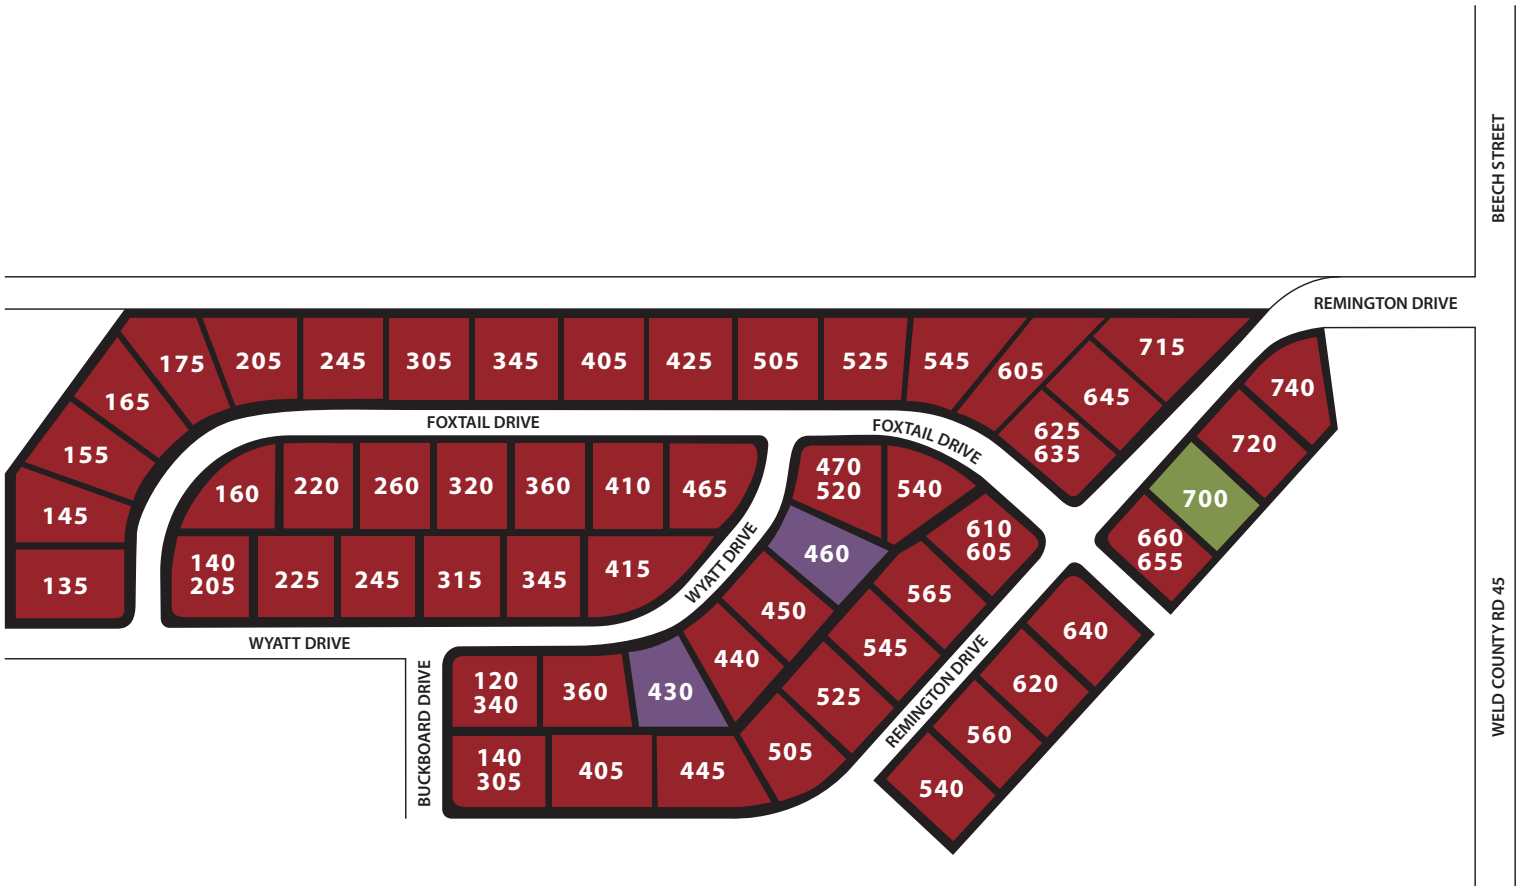

Hudson Hills Site Map

newvisiondp.com

- Model - 700 Remington
- SOLD
- Available Lots
- Inventory Homes
- Future Release

September 2018 Information and specifications contained herein subject to change without notice.